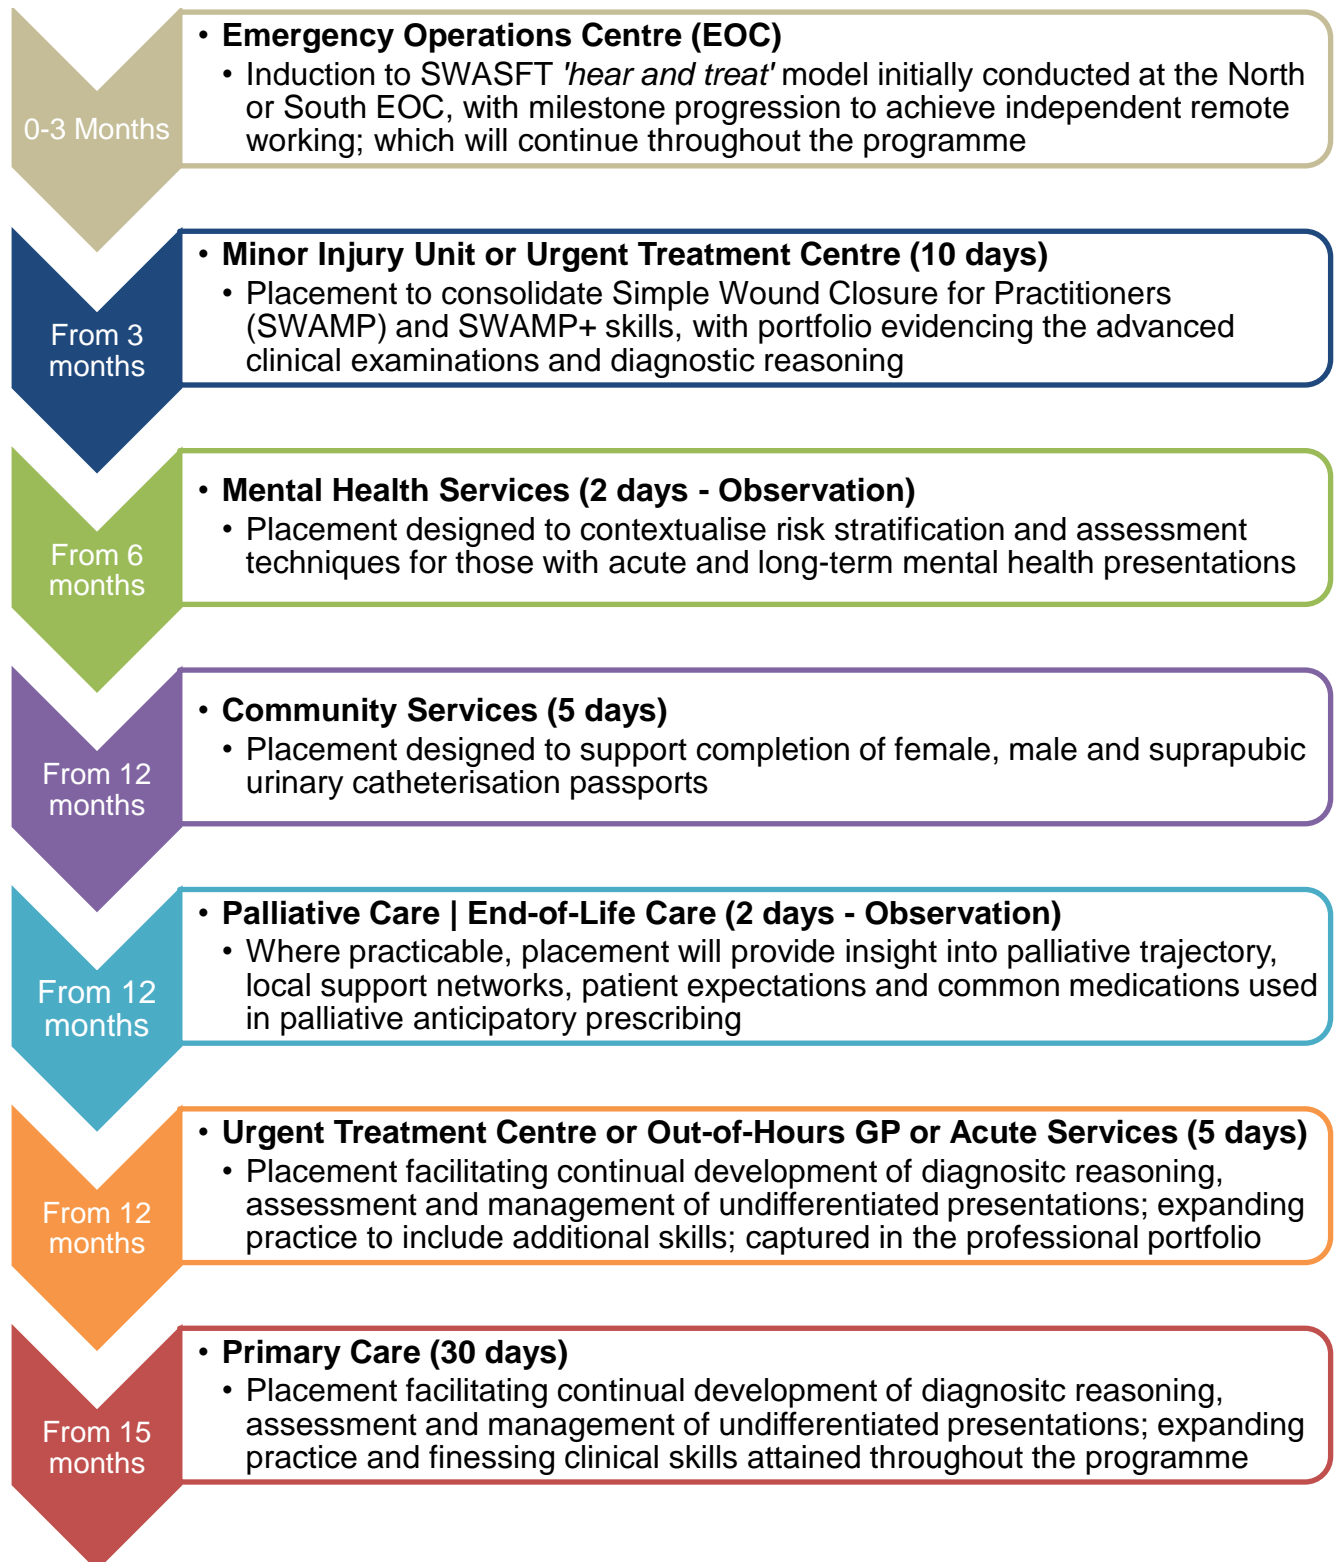

# Placement Overview for tSP-UEC

CEPS plenary sessions will support the development of a range of skills for consolidation  
Placement days are allocated as 7.5hr