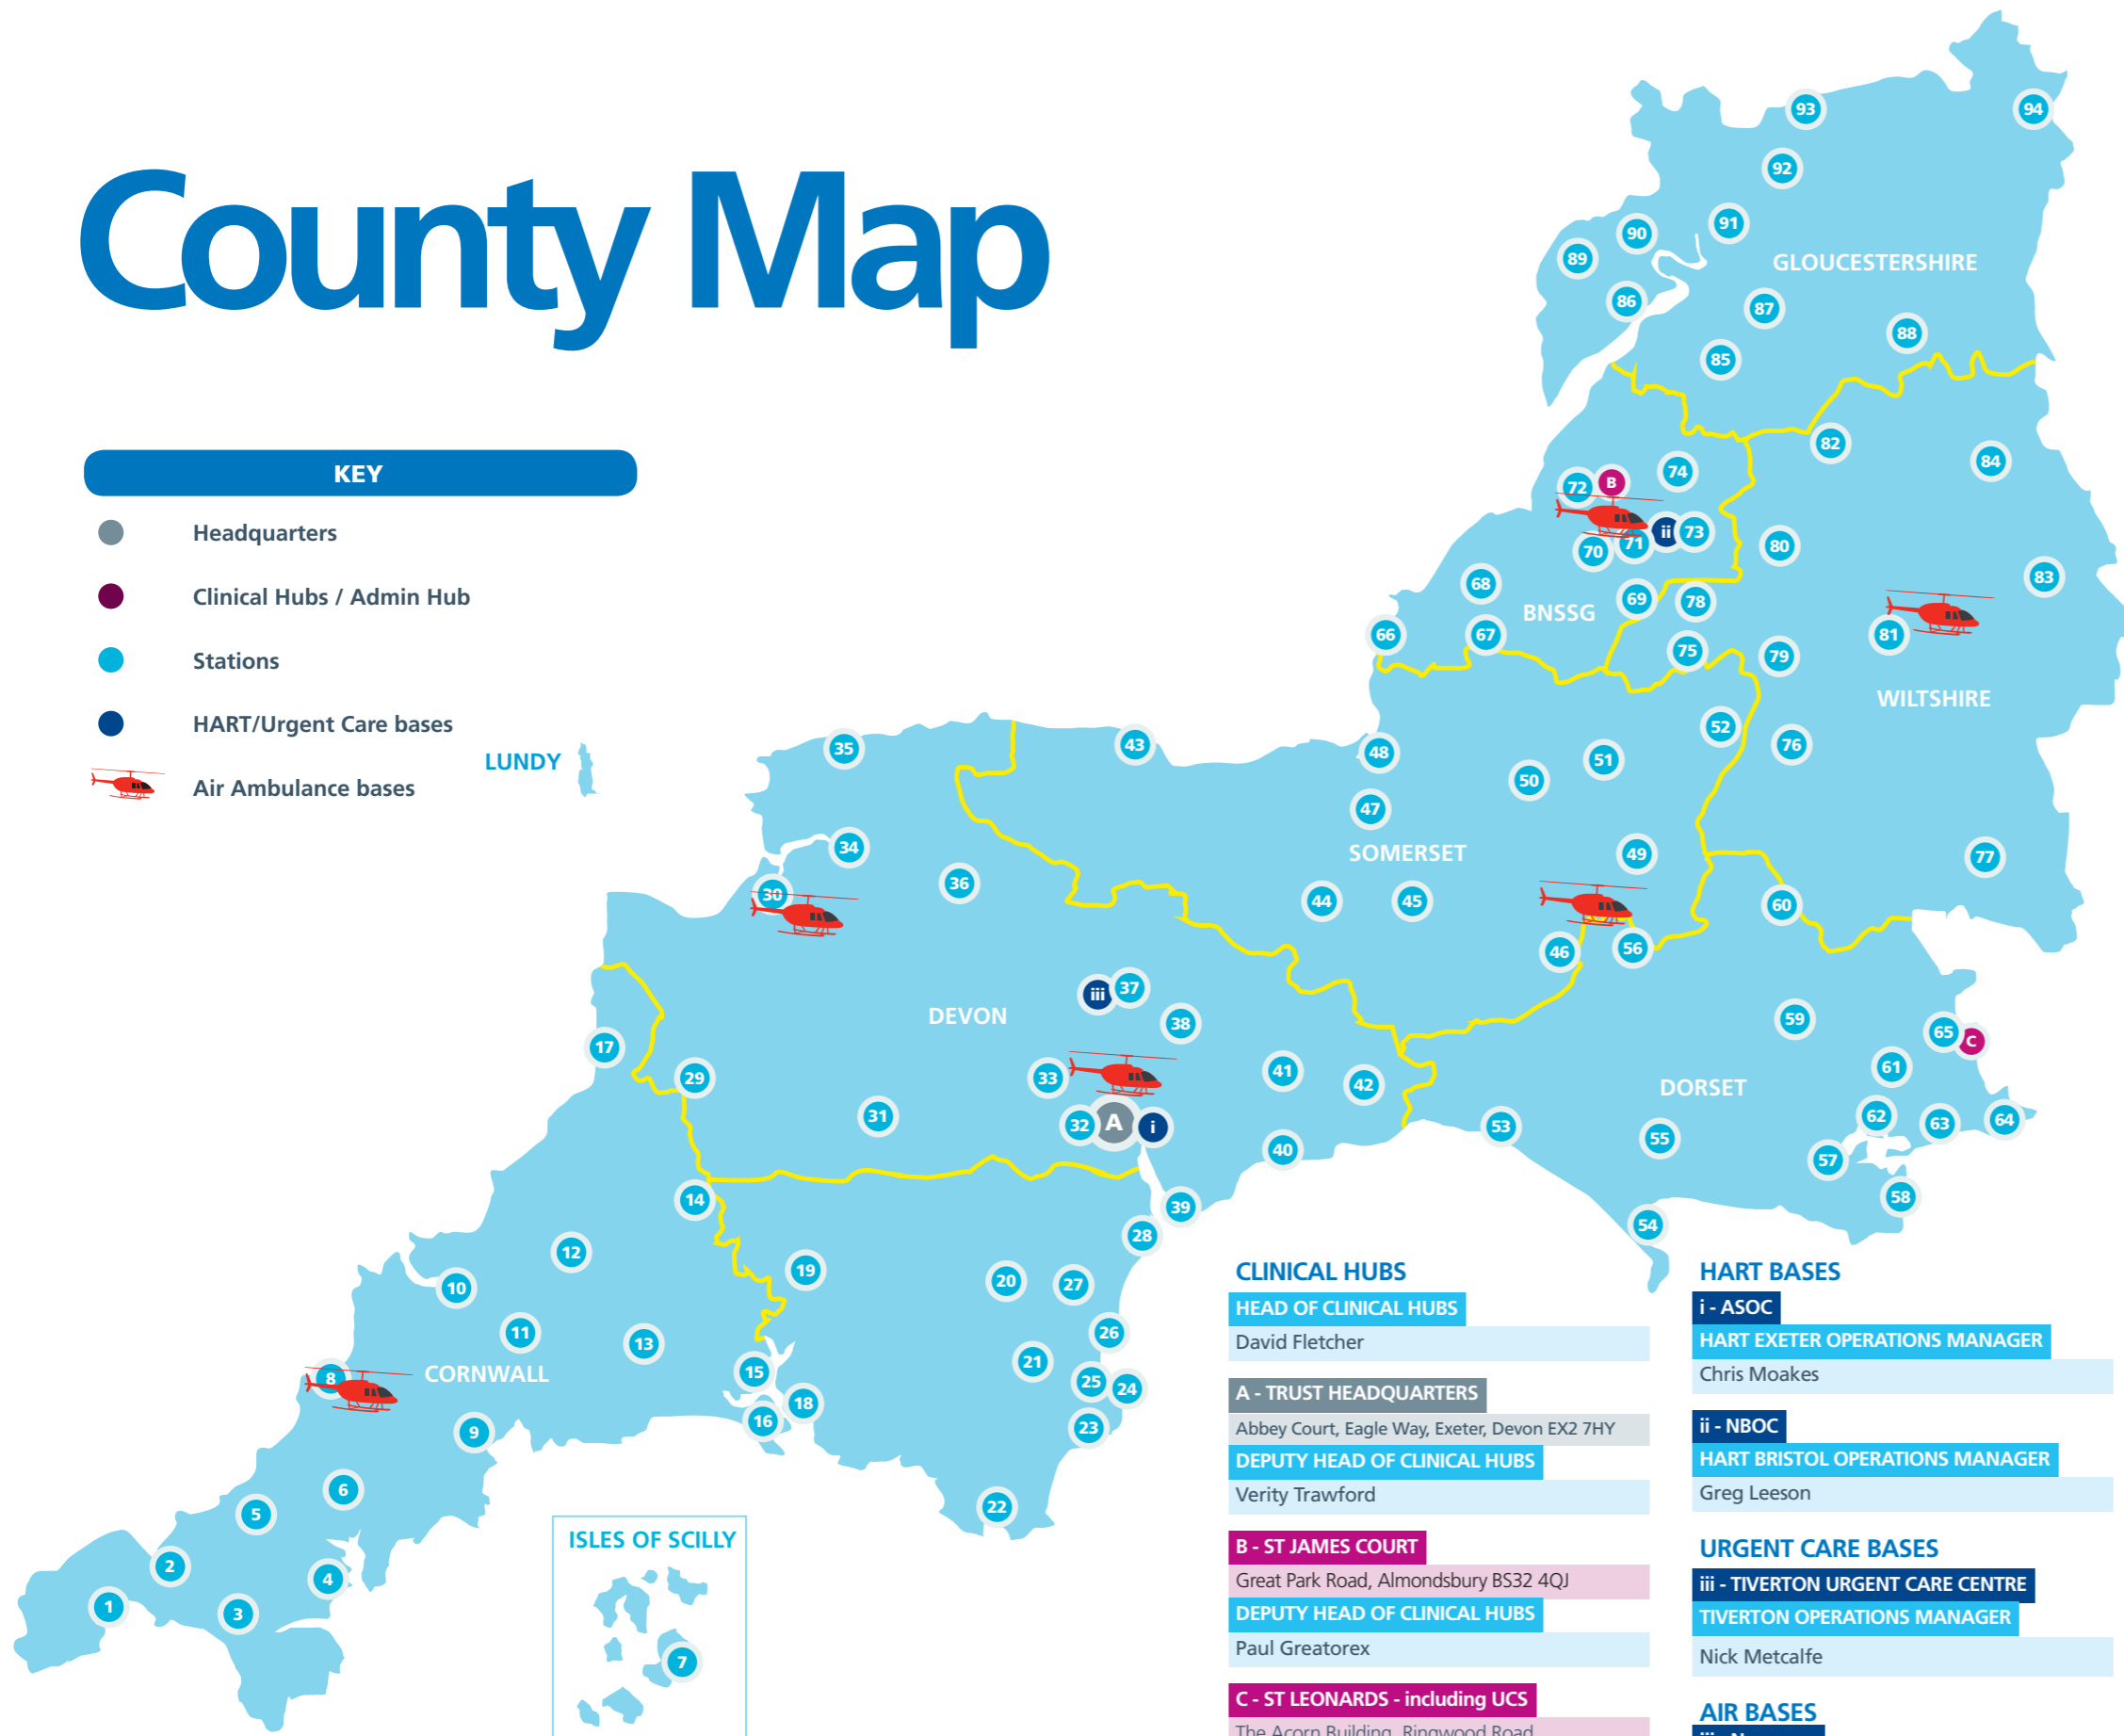

County Map

KEY

- Headquarters
- Clinical Hubs / Admin Hub
- Stations
- HART/Urgent Care bases
- Air Ambulance bases

CLINICAL HUBS

HEAD OF CLINICAL HUBS

David Fletcher

A - TRUST HEADQUARTERS

Abbey Court, Eagle Way, Exeter, Devon EX2 7HY

iii - TIVERTON URGENT CARE CENTRE

TIVERTON OPERATIONS MANAGER

Nick Metcalfe

AIR BASES

iii - Newquay

iv - Exeter

v - Eaglescott

vi - Henstridge

SOUTH & WEST DEVON

COUNTY COMMANDER

Kev McSherry

DEPUTY COUNTY COMMANDER

David Harper

- 18 Derriford
- 19 Tavistock
- 20 Ashburton
- 21 Totnes
- 22 Kingsbridge
- 23 Dartmouth
- 24 Brixham
- 25 Paignton
- 26 Torquay
- 27 Newton Abbot
- 28 Dawlish

SOMERSET

COUNTY COMMANDER

Steve Boucher

DEPUTY COUNTY COMMANDER

Jo Gadsden

- 43 Minehead
- 44 Taunton
- 45 Ilminster
- 46 Yeovil
- 47 Bridgwater
- 48 Burnham
- 49 Castle Cary
- 50 Glastonbury
- 51 Shepton Mallet
- 52 Frome