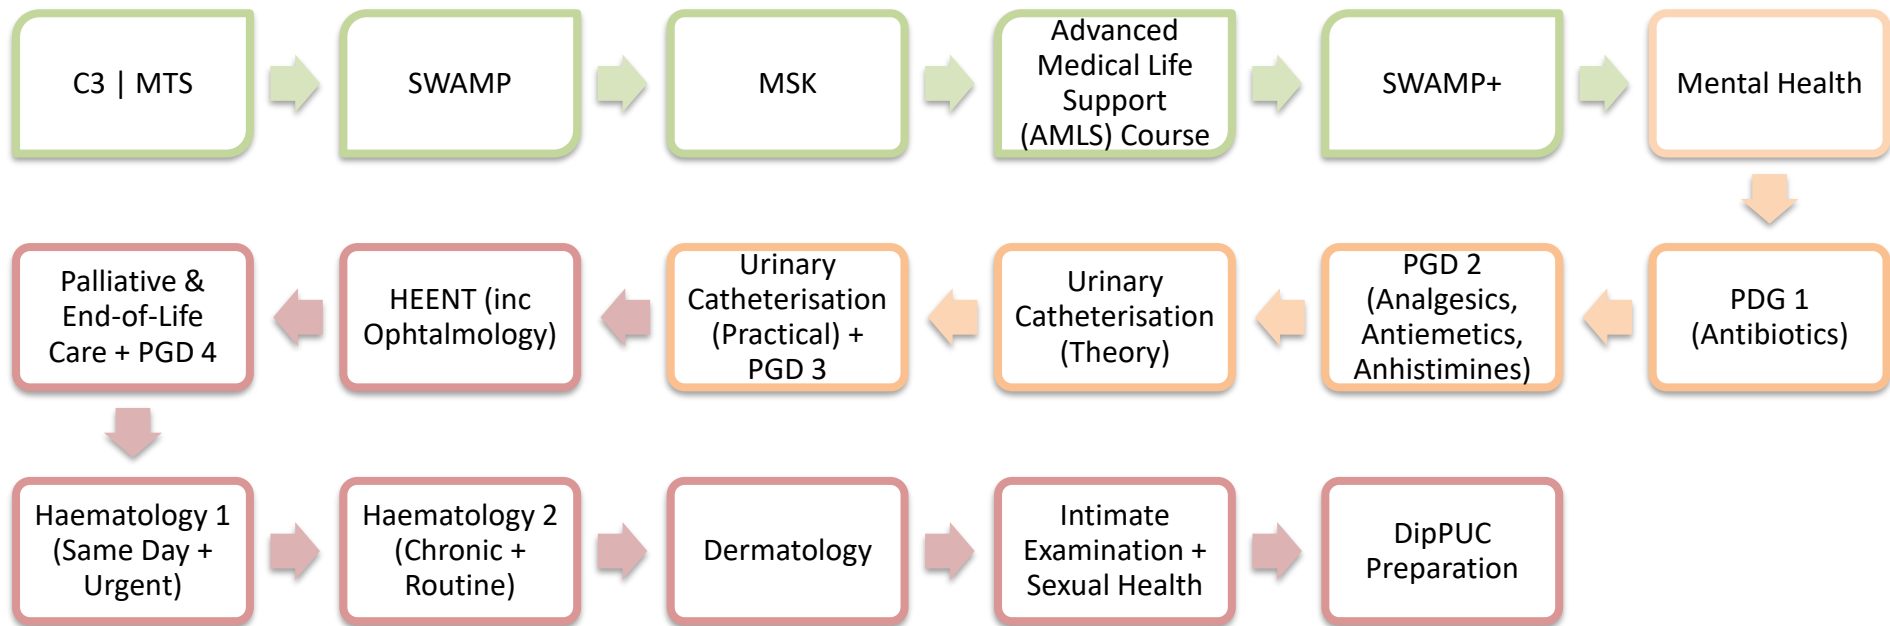

tSP-UEC: Cohort 5

CEPS Event: Overview

Timeline based on full-time employment: 0-6 months 6-12 months 12-24 months